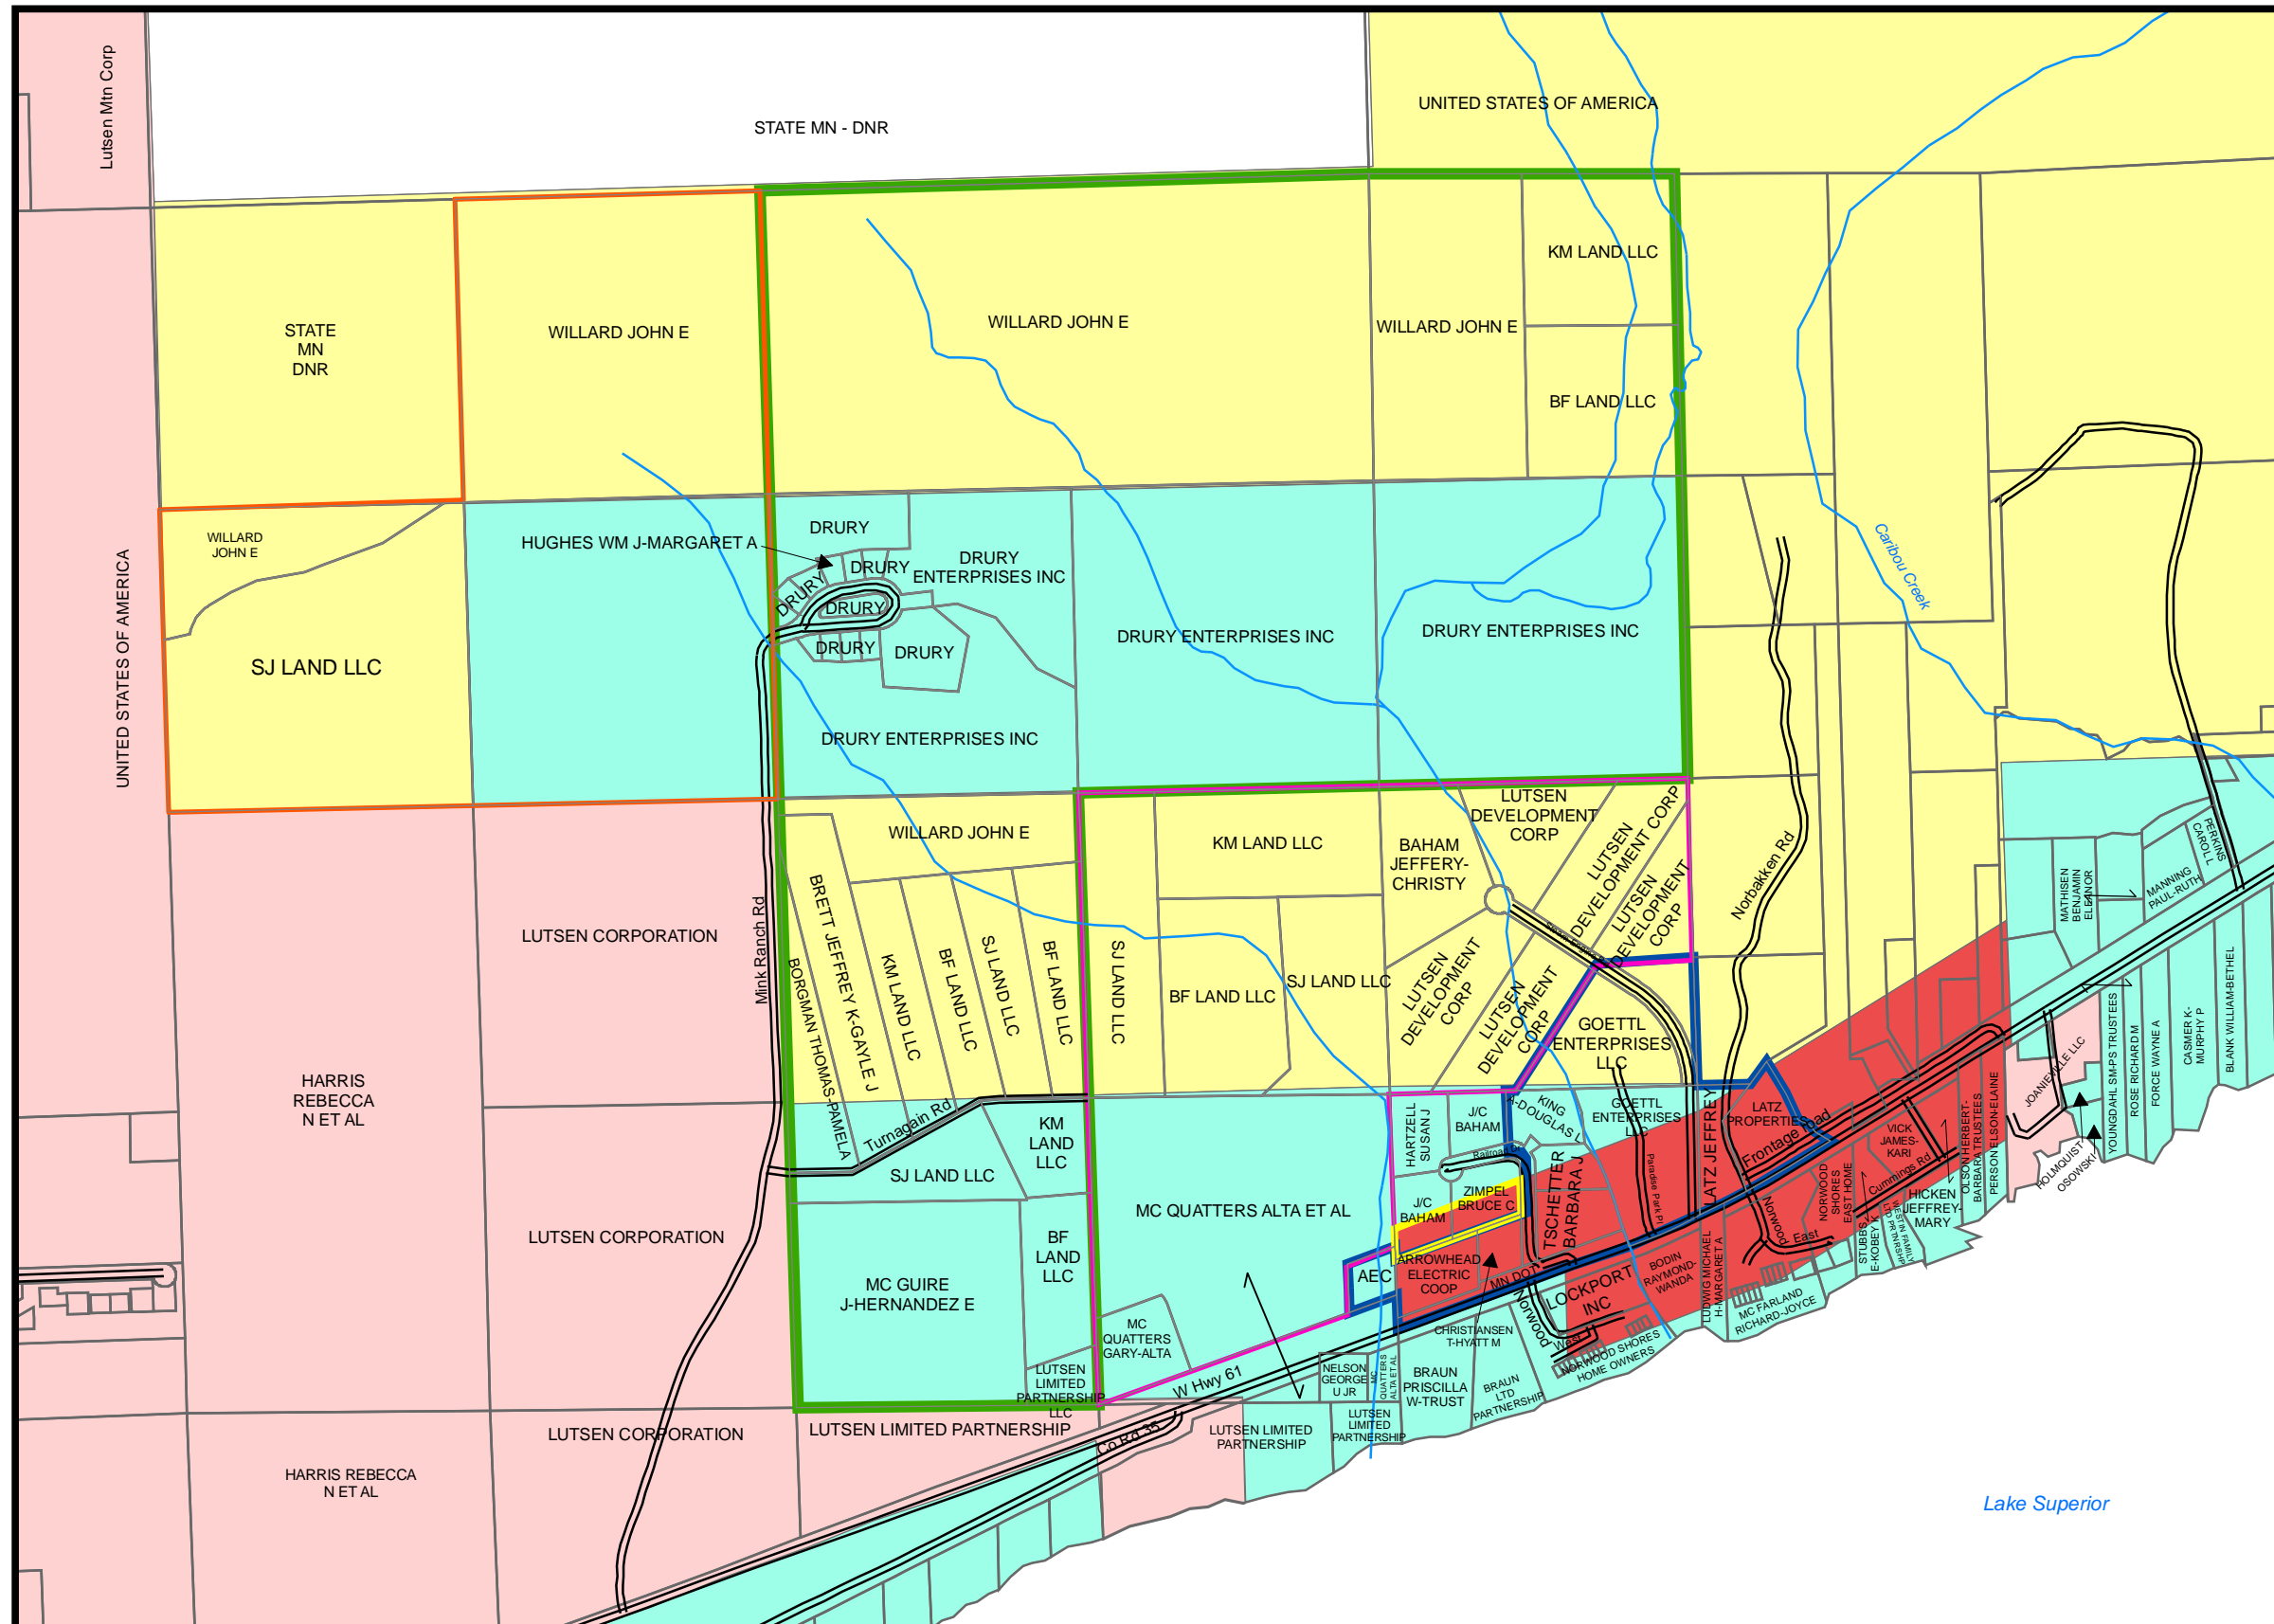

Proposed Lutsen Community Center Zone Map Adjustments Over Current Zoning

Proposed Zone Boundaries

- LGC
- LR-2
- LR-1
- RC/R
- R-1

Current Zone Boundaries

- FAR-1
- FAR-2
- FAR-3
- R-1
- LSR
- RC/R
- GC
- BDA
- LI
- HI

While every reasonable effort has been made to ensure the accuracy, correctness, and timeliness of map data, Cook County assumes no responsibility for errors or omissions. Please see Cook County Planning and Zoning Dept for current detailed information.

Not for navigational purposes

This map is a product of the GIS Division of Cook County Information Systems July, 2005