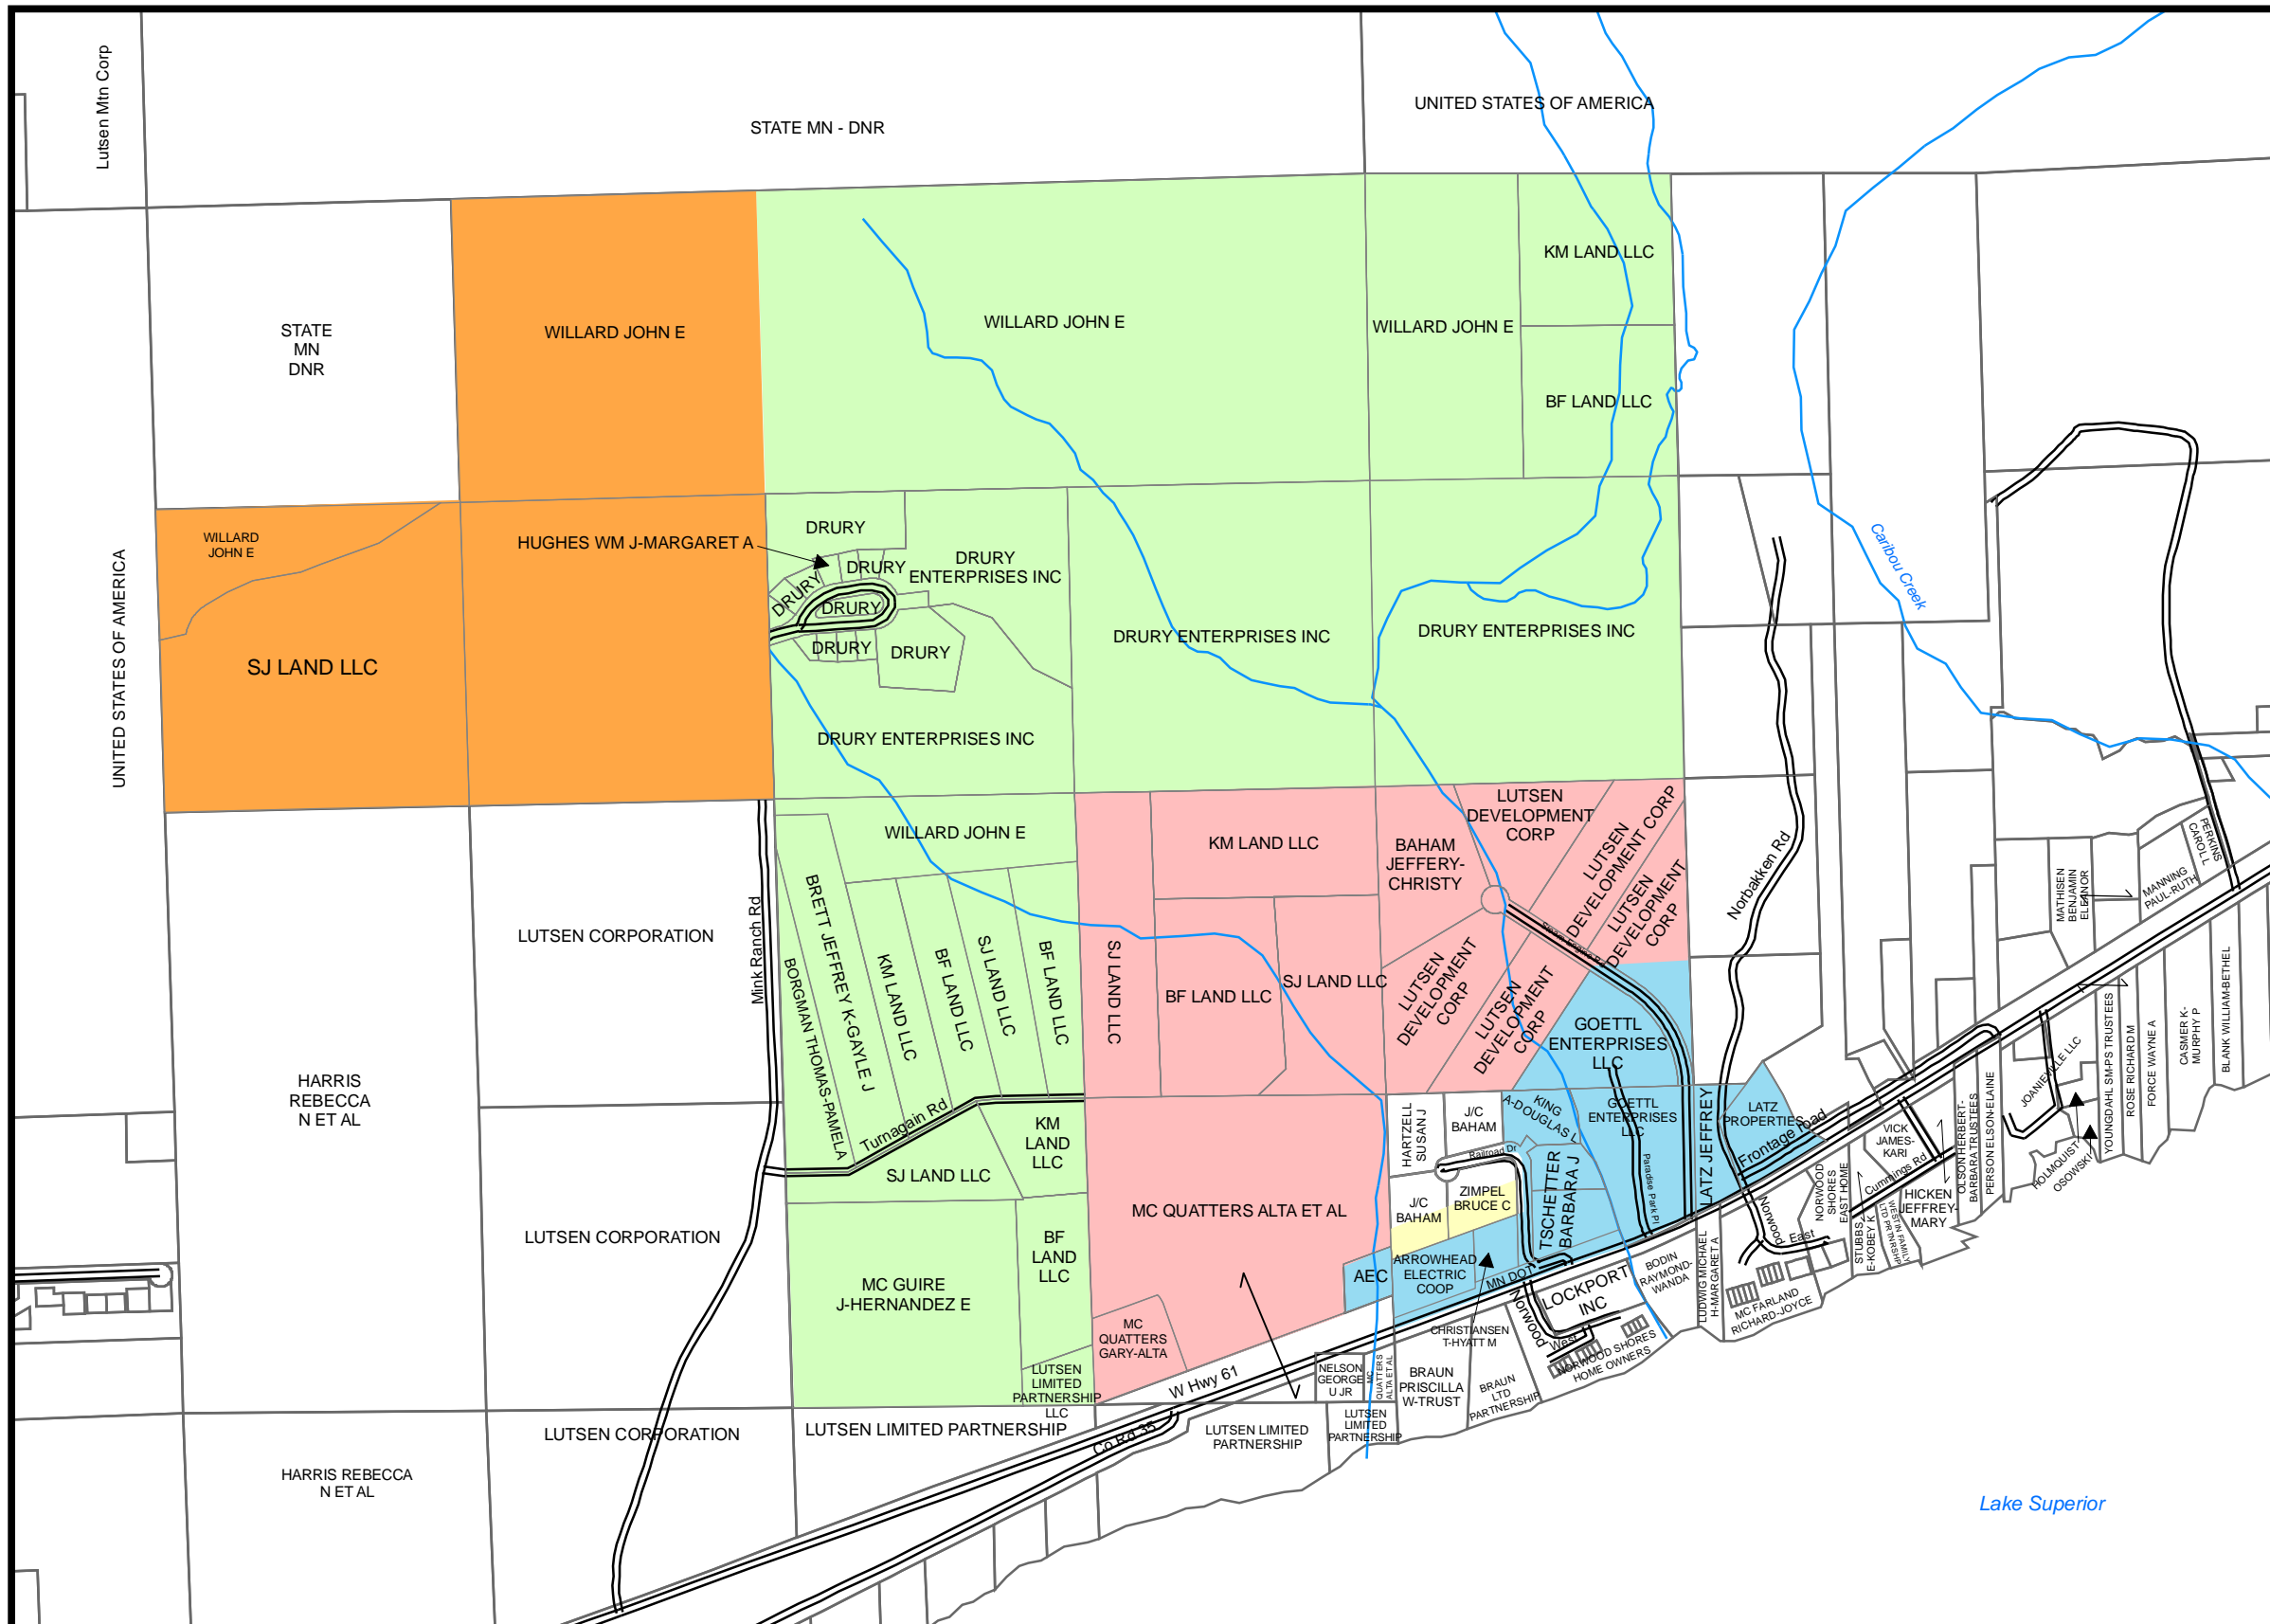

Proposed Lutsen Community Center Zone Map Adjustments

Proposed Zone Boundaries

- LGC
- LR-2
- LR-1
- RC/R
- R-1

While every reasonable effort has been made to ensure the accuracy, correctness, and timeliness of map data, Cook County assumes no responsibility for errors or omissions. Please see Cook County Planning and Zoning Dept for current detailed information.

Not for navigational purposes

This map is a product of the GIS Division of Cook County Information Systems July, 2005